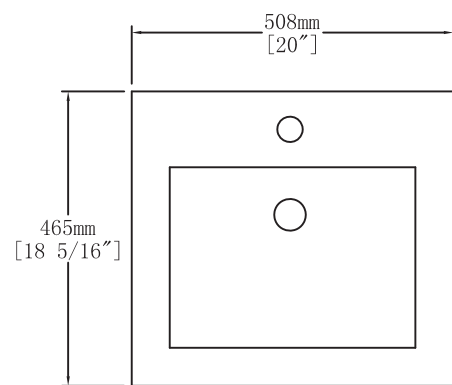

20" wide

Top View

Back View

Light Teak Drawer

Front View

Side View