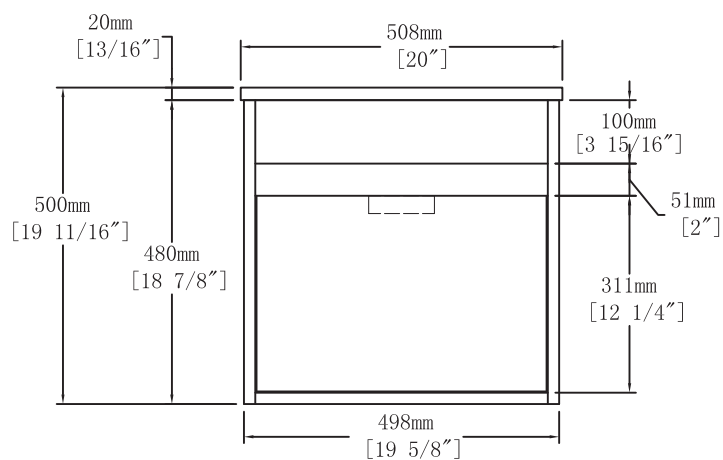

20" wide

Top View

Back View

Light Teak Drawer

Front View

Side View