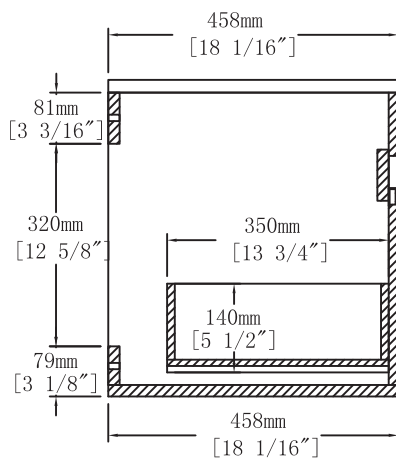

20" wide

Top View

Back View

Light Teak Drawer

Front View

Side View