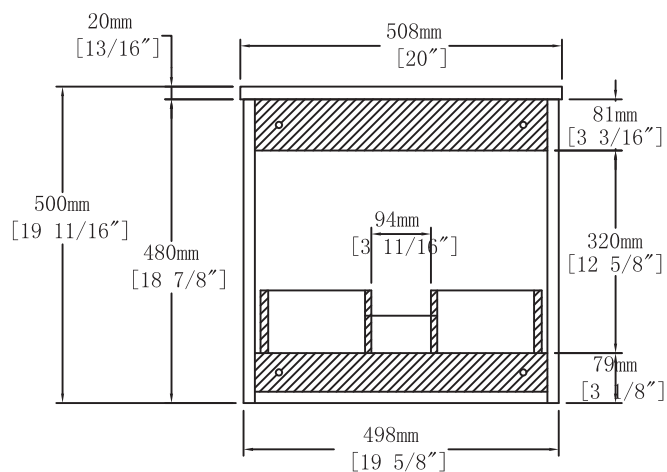

20" wide

Top View

Back View

Light Teak Drawer

Front View

Side View