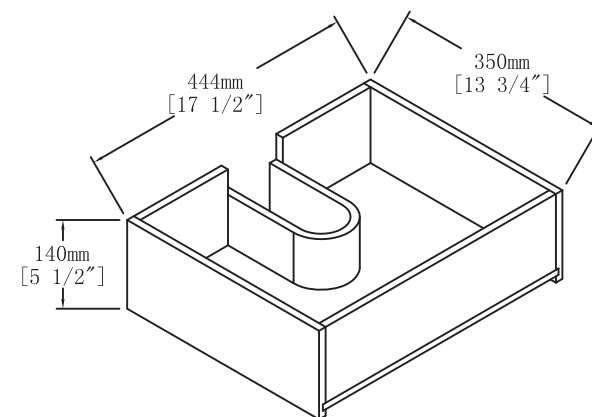

20" wide

Top View

Back View

Light Teak Drawer

Front View

Side View